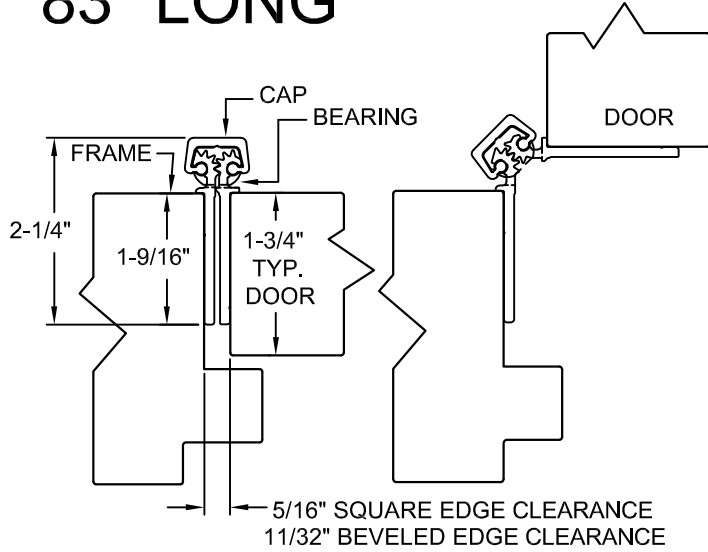

FC110HD83/FC110LL83 FC110HD83-STD/HD FC110LL83-LEAD LINED

83" LONG

SCREW DETAIL			
	MODEL		DESCRIPTION
	STD/HD QTY.	LL QTY.	
FRAME	19	26	12-24 X 7/8" PH. F.H. UNDERCUT SELF DRILLING THREAD FORMING TEK SCREW
DOOR	19	26	12-24 X 7/8" PH. F.H. UNDERCUT SELF DRILLING THREAD FORMING TEK SCREW

ALL DIMENSIONS ARE TO CENTERLINE OF HOLES

FC110-83-01.DWG

FC110-83

REVISED 04-06-11