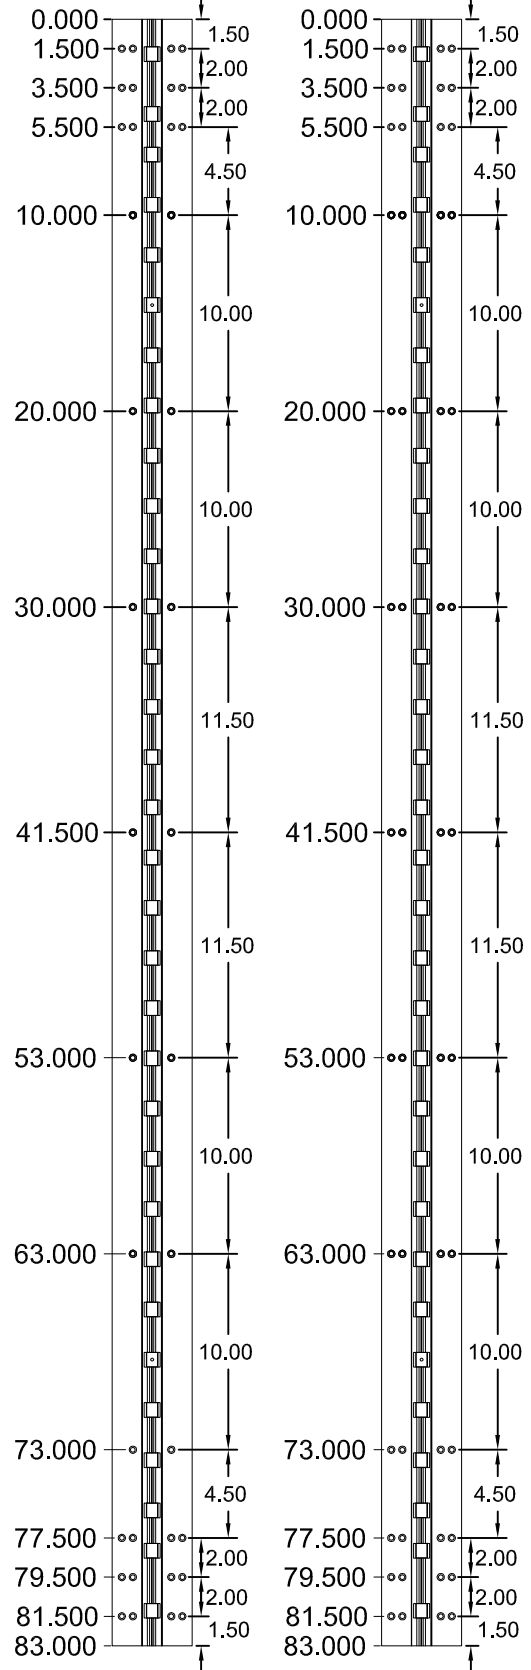

FC110HD83/FC110LL83 FC110HD83-STD/HD FC110LL83-LEAD LINED

83" LONG

SCREW DETAIL			
	MODEL		DESCRIPTION
	STD/HD QTY.	LL QTY.	
FRAME	19	26	12-24 X 7/8" PH. F.H. UNDERCUT SELF DRILLING THREAD FORMING TEK SCREW
DOOR	19	26	12-24 X 7/8" PH. F.H. UNDERCUT SELF DRILLING THREAD FORMING TEK SCREW

ALL DIMENSIONS ARE TO CENTERLINE OF HOLES

FC110-83-01.DWG

FC110-83

REVISED 04-06-11