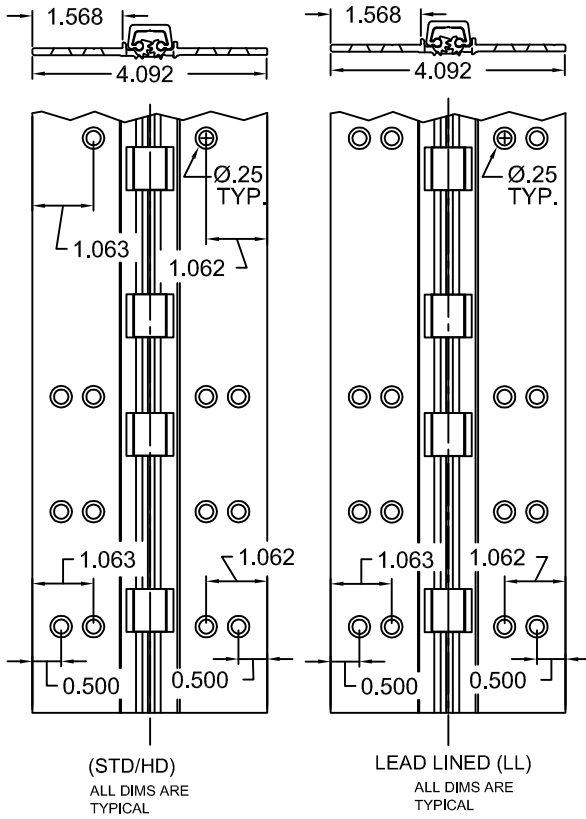

FC110HD83/FC110LL83 FC110HD83-STD/HD FC110LL83-LEAD LINED

83" LONG

SCREW DETAIL			
	MODEL		DESCRIPTION
	STD/HD QTY.	LL QTY.	
FRAME	19	26	12-24 X 7/8" PH. F.H. UNDERCUT SELF DRILLING THREAD FORMING TEK SCREW
DOOR	19	26	12-24 X 7/8" PH. F.H. UNDERCUT SELF DRILLING THREAD FORMING TEK SCREW

ALL DIMENSIONS ARE TO CENTERLINE OF HOLES

FC110-83-01.DWG

FC110-83

REVISED 04-06-11